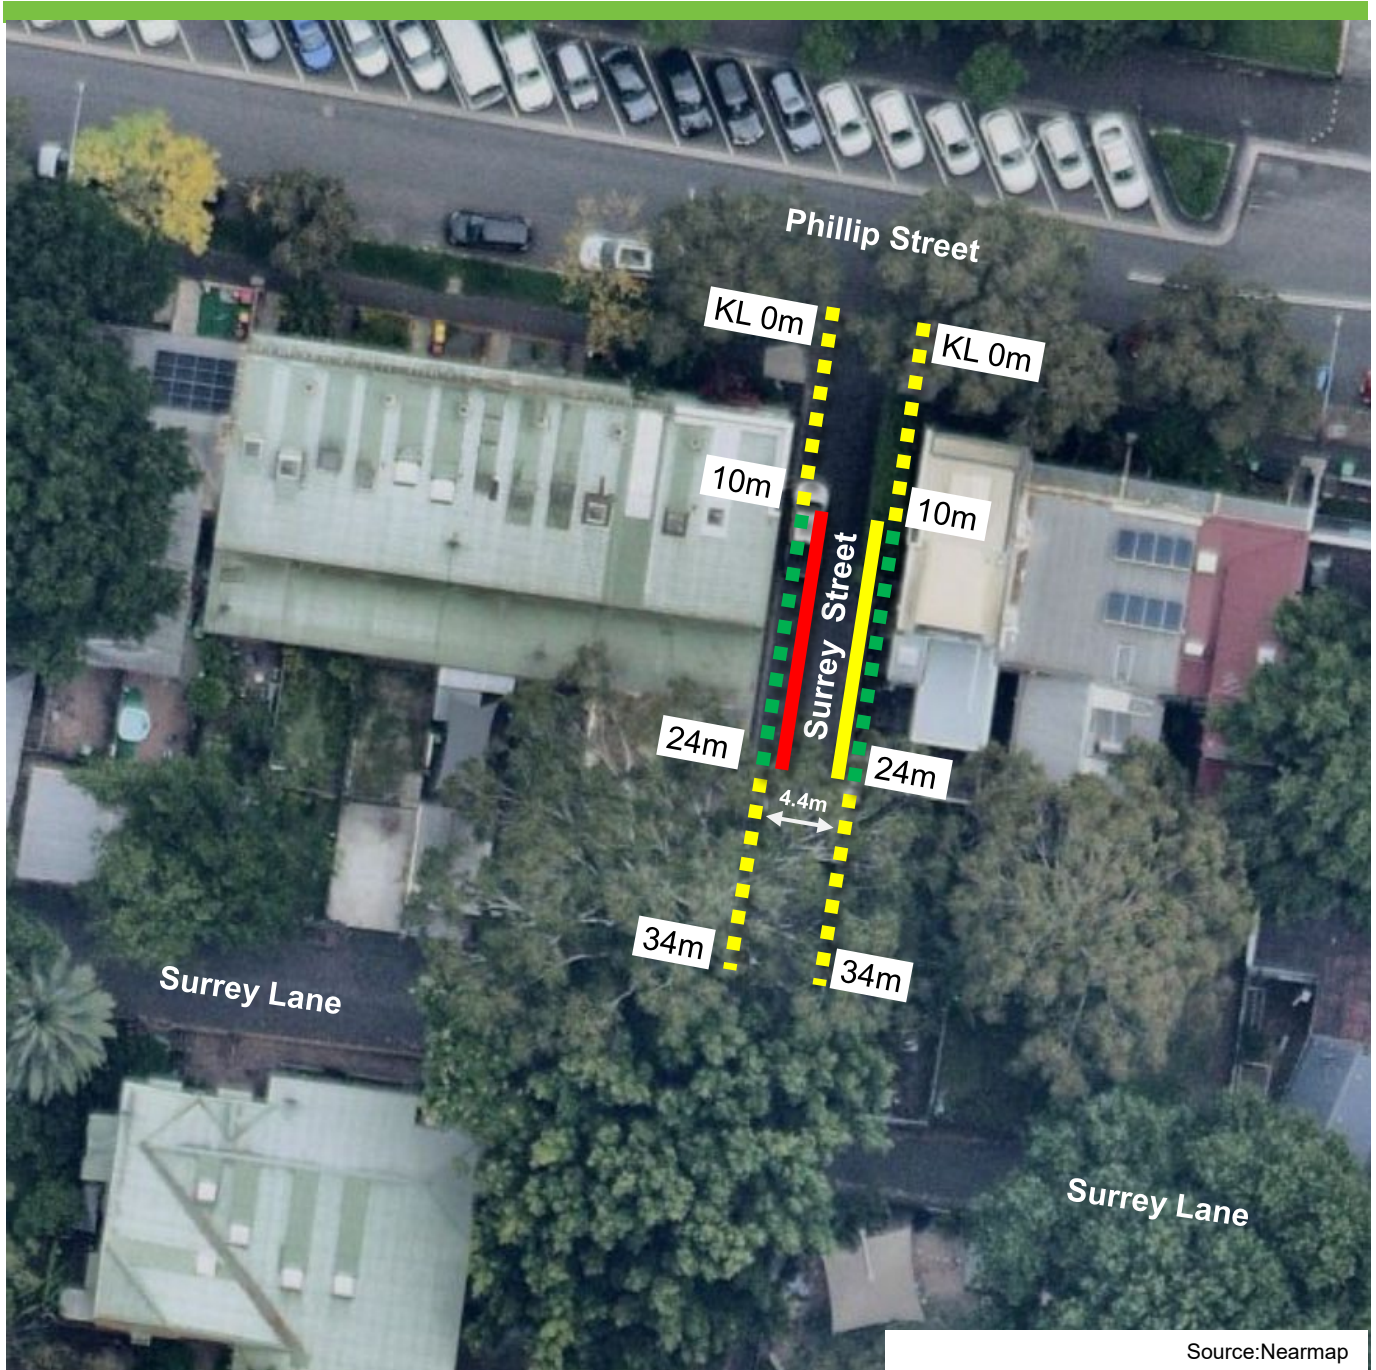

Surrey Street, Waterloo Proposed parking changes

Source: Nearthmap

Existing

-  "No Stopping"
-  Unrestricted Parking

Proposed

-  "No Parking"
-  "No Stopping"